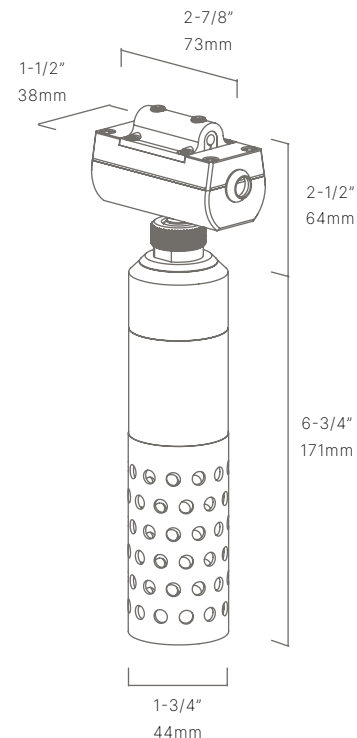

P. 760.931.2910

O. 2742 Loker Ave. W Carlsbad CA 92010

W. www.auroralight.com

MADE IN USA
WITH DOMESTIC & IMPORTED MATERIALS